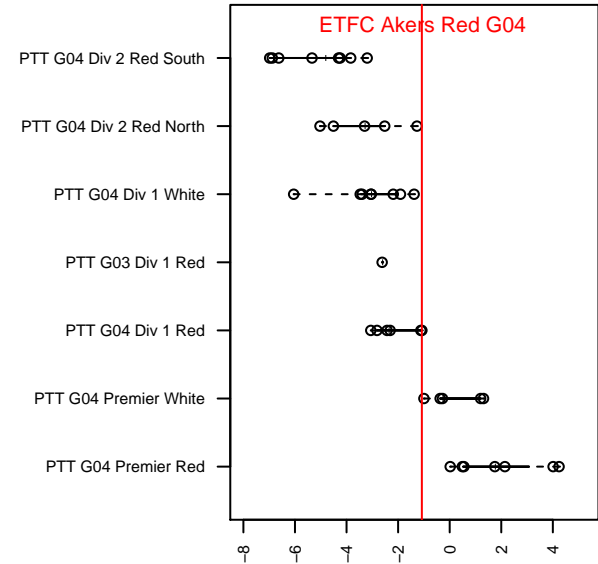

ETFC Akers Red G04

Eugene Timbers FC
 Eugene, OR
 G04 total strength=1246
 attack=5.2 defense=4.24
 fall league = PTT G04 Div 1 Red

alt names used:
 ETFC 04G Akers Red
 ETFC 04G Akers Red
 ETFC 04G Akers Red
 ETFC G04 Akers Red

Venues played:
 2017 Beaverton Cup U14 Silver
 2017 Mt Hood Challenge U14 Silver
 2017 PTT G04 Division 1 Red
 2017 OYS PTT Presidents Cup G04

ETFC Akers Red G04
 Dots are actual minus expected GF (blue circles) and GA (red triangles).
 Blue line is smoothed change in attack strength. Red is smoothed change in defense strength.

**attack and defense variance (black dot)
relative to other teams
and top 10 in region**

**attack and defense rating
relative to others at age
and all opponents in last 13 months**

Performance relative to 13 month average